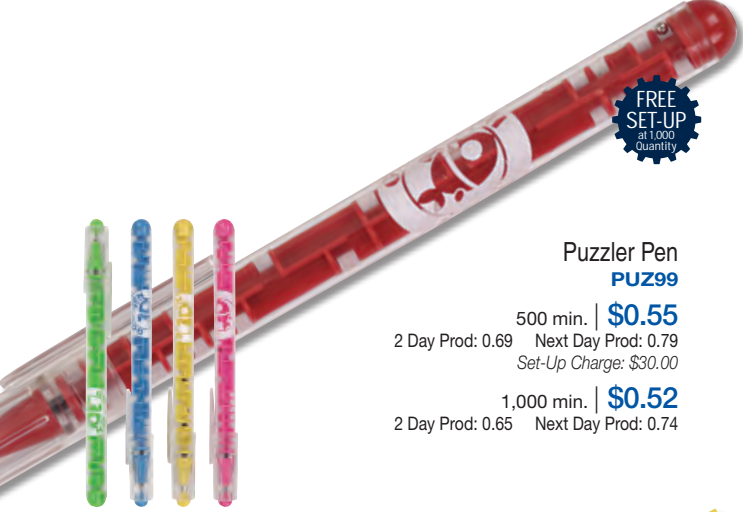

Puzzler Pen
PUZ99

500 min. | **$0.55**
2 Day Prod: 0.69 Next Day Prod: 0.79
Set-Up Charge: $30.00

1,000 min. | **$0.52**
2 Day Prod: 0.65 Next Day Prod: 0.74