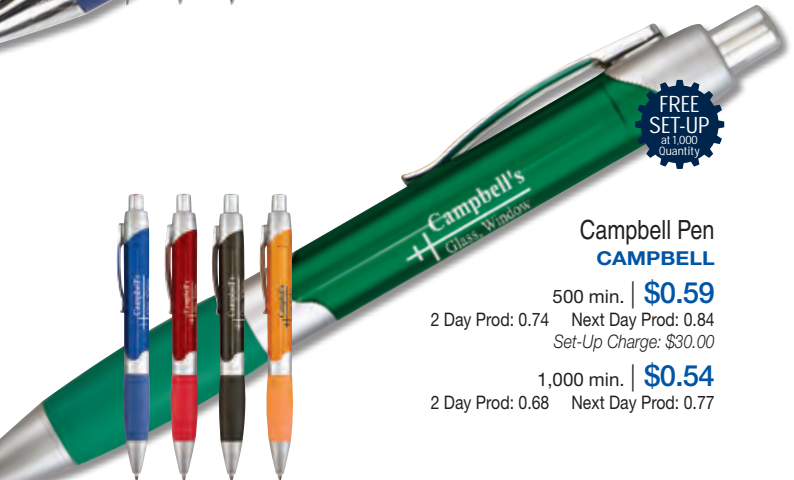

Campbell Pen
CAMPBELL

500 min. | **$0.59**
2 Day Prod: 0.74 Next Day Prod: 0.84
Set-Up Charge: $30.00
1,000 min. | **$0.54**
2 Day Prod: 0.68 Next Day Prod: 0.77

FREE SET-UP at 1,000 Quantity