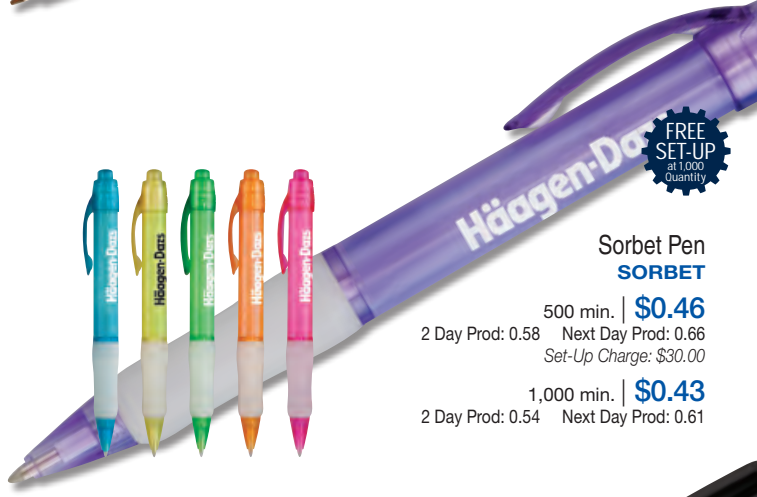

FREE SET-UP at 1,000 Quantity

Sorbet Pen
SORBET

500 min. | **$0.46**
2 Day Prod: 0.58 Next Day Prod: 0.66
Set-Up Charge: $30.00

1,000 min. | **$0.43**
2 Day Prod: 0.54 Next Day Prod: 0.61